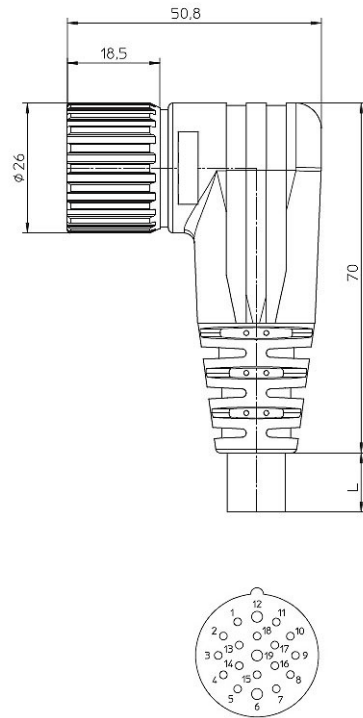

Industrial Connecting Solutions: Circular Connectors: 7/8", M23 Connectors: M23 Connectors: Overmolded Single Ended M23 Cordsets: Female Connectors: M23 Angled Female Connector, RKWUE
<https://e-catalog.beldensolutions.com:443/link/57078-24228-256281-256289-248941-279257-279263-249144/en/RKWUE19-24210/ui/state>

Picture
Drawing

Belden Deutschland GmbH
Im Gewerbepark 2
58579 Schalksmühle
Germany
Phone: +49 7127/14-1806
E-Mail: icos-sales@belden.com

The information published in the websites has been compiled as carefully as possible. It is subject to alteration without notice in technical as well as in price-related/commercial respect. The complete information and data were available on user documentation. Mandatory information can only be obtained by a concrete query.