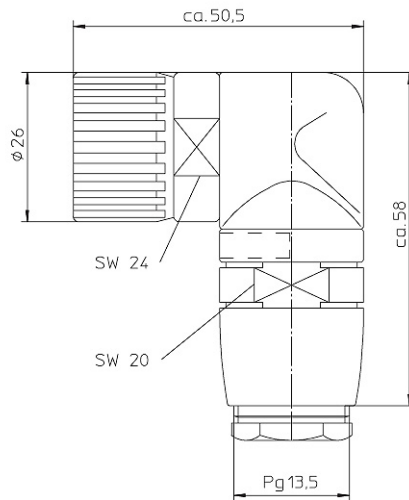

Industrial Connecting Solutions: Circular Connectors: 7/8", M23 Connectors: M23 Connectors: Field Attachable M23 Connectors: Female Connectors: RKCW.../13,5
<https://www.e-catalog.beldensolutions.com:443/link/57078-24228-256281-256289-248941-279256-279261-277806/en/RKCW190-135/ui/state>

Picture
Drawing

12-polig
12 poles

19-polig
19 poles

Belden Deutschland GmbH
Im Gewerbepark 2
58579 Schalksmühle
Germany
Phone: +49 7127/14-1806
E-Mail: icos-sales@belden.com

The information published in the websites has been compiled as carefully as possible. It is subject to alteration without notice in technical as well as in price-related/commercial respect. The complete information and data were available on user documentation. Mandatory information can only be obtained by a concrete query.