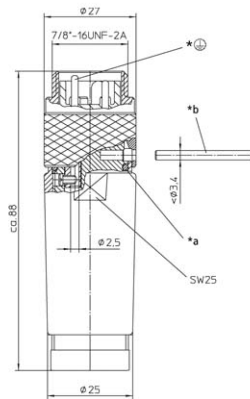

Picture

Drawing

- *a O-Ring
  O-ring
- *b Stift oder Schraubendreher als
  Montagehilfe
  pin or screwdriver as
  assembly tool
- *c Kontakt 1,5 voreilend
  contact 1.5 leading

Belden Deutschland GmbH

Im Gewerbepark 2
58579 Schalksmühle
Germany
Phone: +49 7127/14-1806
E-Mail: icos-sales@belden.com

The information published in the websites has been compiled as carefully as possible. It is subject to alteration without notice in technical as well as in price-related/commercial respect. The complete information and data were available on user documentation. Mandatory information can only be obtained by a concrete query.