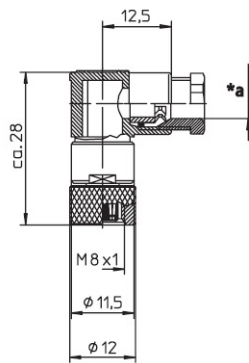

Industrial Connecting Solutions: Circular Connectors: M8 - M12 Connectors: M8 Connectors: Attachable M8 Connectors: female connector: with threaded joint - with solder connections or with screw terminals: RKMCW 4

<https://e-catalog.beldensolutions.com:443/link/57078-24228-256281-256292-256303-250396-250398-250401-250522/en/conf/ulistate>

Picture

Drawing

*a Kabelverschraubung
Screw joint for cable

4-polig
4 poles

Belden Deutschland GmbH
Im Gewerbepark 2
58579 Schalksmühle
Germany
Phone: +49 7127/14-1806
E-Mail: icos-sales@belden.com

The information published in the websites has been compiled as carefully as possible. It is subject to alteration without notice in technical as well as in price-related/commercial respect. The complete information and data were available on user documentation. Mandatory information can only be obtained by a concrete query.