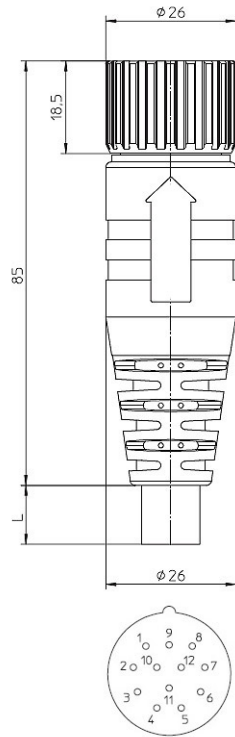

Industrial Connecting Solutions: Circular Connectors: 7/8", M23 Connectors: M23 Connectors: Overmolded Single Ended M23 Cordsets: Female Connectors: M23 Straight Female Connector, RKU
<https://e-catalog.beldensolutions.com:443/link/57078-24228-256281-256289-248941-279257-279263-249141/en/RKGU012-25610/uisstate>

Picture
Drawing

Belden Deutschland GmbH
Im Gewerbepark 2
58579 Schalksmühle
Germany
Phone: +49 7127/14-1806
E-Mail: icos-sales@belden.com

The information published in the websites has been compiled as carefully as possible. It is subject to alteration without notice in technical as well as in price-related/commercial respect. The complete information and data were available on user documentation. Mandatory information can only be obtained by a concrete query.