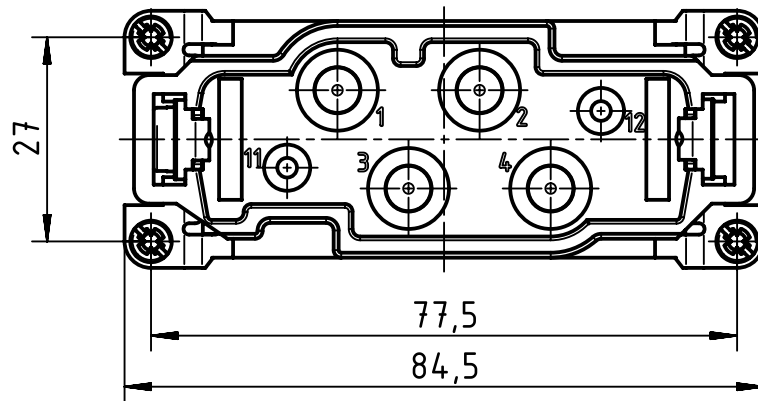

1 2 3 4 5 6

A

B

C

D

	All Dimensions in mm Original Size DIN A4		Scale 1:1	Free size tol.		Ref.	
						Sub.	
	All rights reserved		Created by RULLKOETTER	Inspected by SCHNIEDER	Standardisation SCHMIDTM	Date 2015-03-20	State Final Release
	Department EL PD - DE		Title Han K 4/0 Pin Male Insert			Doc-Key / ECM-Nr. 100217264/UGD/006/B 500000086606	
HARTING Electric GmbH & Co. KG D-32339 Espelkamp			Type TB	Number 09 38 006 2611		Rev. B	Page 1/1