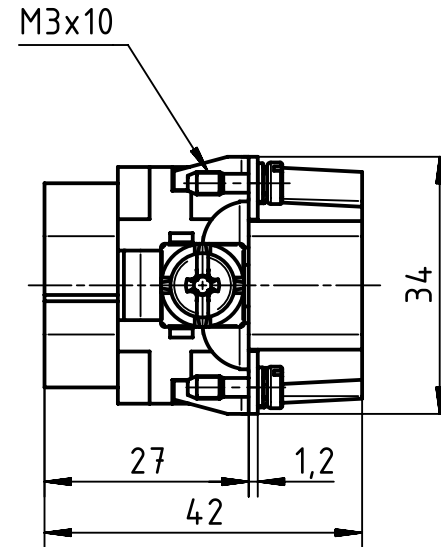

1 2 3 4 5 6

A

B

C

D

	All Dimensions in mm Original Size DIN A4		Scale 1:1	Free size tol.		Ref.	
						Sub.	
	All rights reserved		Created by RULLKOETTER	Inspected by SCHNIEDER	Standardisation SCHMIDTM	Date 2015-03-20	State Final Release
	Department EL PD - DE		Title Han K 4/0 Pin Male Insert			Doc-Key / ECM-Nr. 100217264/UGD/006/B 500000086606	
HARTING Electric GmbH & Co. KG D-32339 Espelkamp			Type TB	Number 09 38 006 2611		Rev. B	Page 1/1