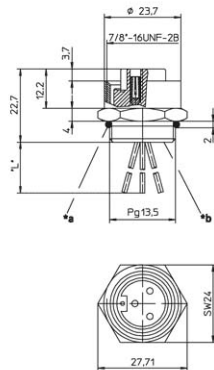

Picture

Drawing

- *a O-Ring lose beigestellt
  O-ring enclosed separately
- *b Leiteranschlussbereich vergossen
  solder contacts potted with epoxy
- *L=0,3 m

Belden Deutschland GmbH

Im Gewerbepark 2
58579 Schalksmühle
Germany
Phone: +49 7127/14-1806
E-Mail: icos-sales@belden.com

The information published in the websites has been compiled as carefully as possible. It is subject to alteration without notice in technical as well as in price-related/commercial respect. The complete information and data were available on user documentation. Mandatory information can only be obtained by a concrete query.