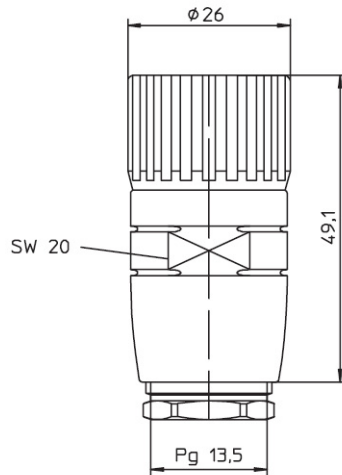

Industrial Connecting Solutions: Circular Connectors: 7/8", M23 Connectors: M23 Connectors: Field Attachable M23 Connectors: Female Connectors: RKC.../13,5
<https://e-catalog.beldensolutions.com:443/link/57078-24228-256281-256289-248941-279256-279261-277805/en/RKC120-135/ui/state>

Picture
Drawing

12-polig
12 poles

19-polig
19 poles

Belden Deutschland GmbH
Im Gewerbepark 2
58579 Schalksmühle
Germany
Phone: +49 7127/14-1806
E-Mail: icos-sales@belden.com

The information published in the websites has been compiled as carefully as possible. It is subject to alteration without notice in technical as well as in price-related/commercial respect. The complete information and data were available on user documentation. Mandatory information can only be obtained by a concrete query.